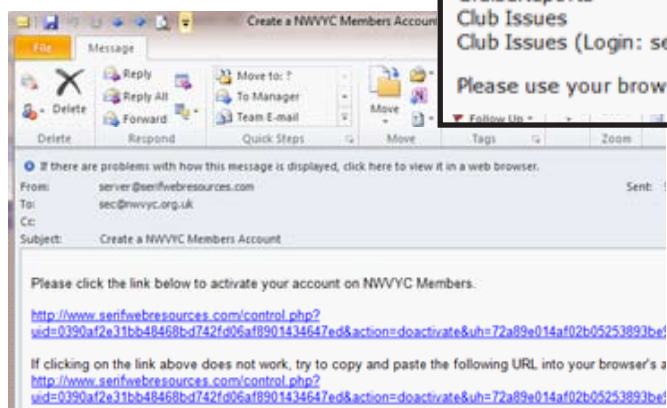

Having difficulties logging in?

1. Sign Up

As explained on the LOGIN screen, this is a new web site, hence ...

you must first create an account by clicking the “Sign Up” link on the Login page.

This will take you to the NWVYC Sign Up page
Make sure you check the “Terms And Conditions” box and fill in your details.

When you click the “Sign Up” button an email will be sent to the email address you have supplied.

The Confirmation screen explains it all!

It is ESSENTIAL that you respond to the link in the email from Serifwebresources - otherwise you will be treated as a malicious contact and banned!